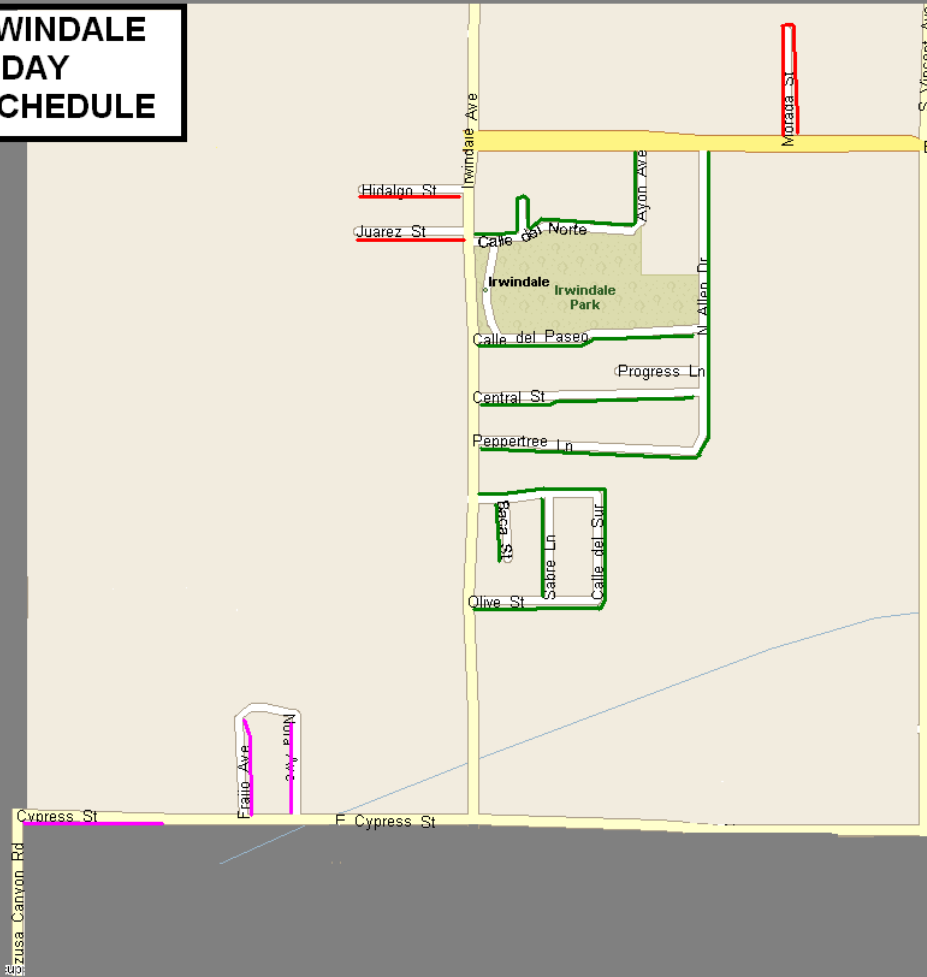

CITY OF IRWINDALE THURSDAY SWEEPING SCHEDULE

7:30AM - 9:30AM

8AM - 10AM

9AM - 11AM