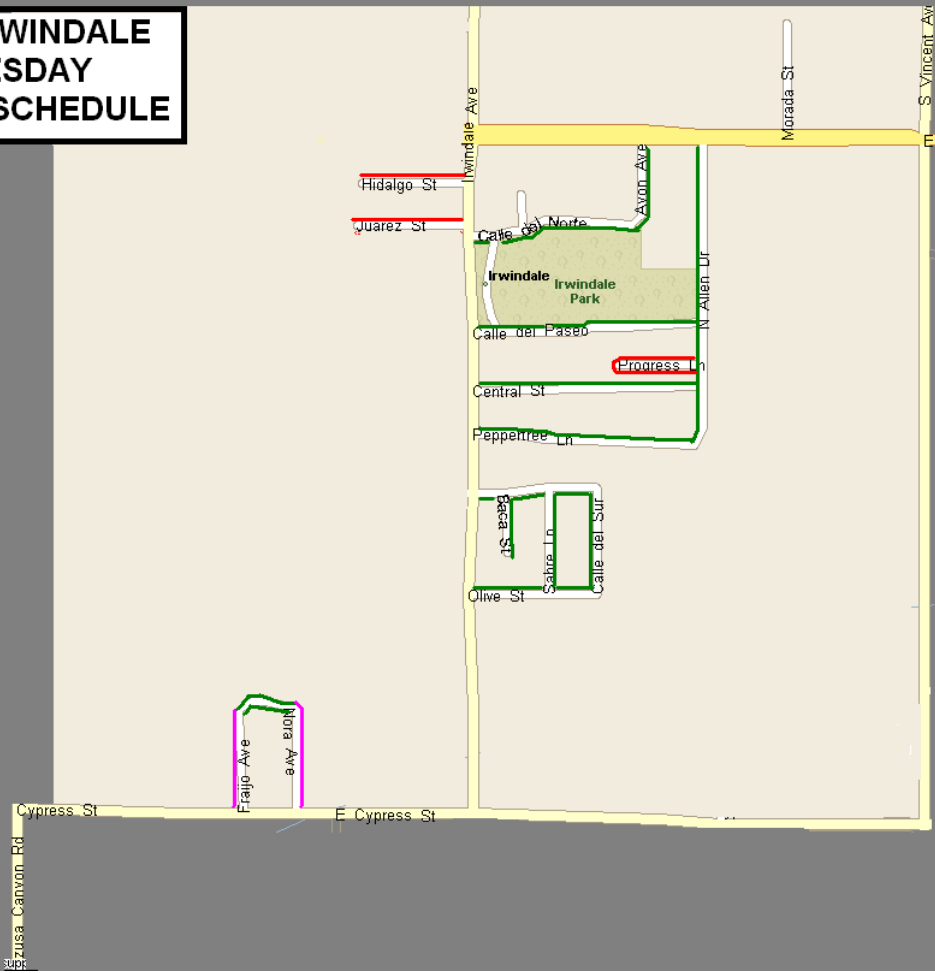

CITY OF IRWINDALE WEDNESDAY SWEEPING SCHEDULE

7:30AM - 9:30AM

8AM - 10AM

9AM - 11AM