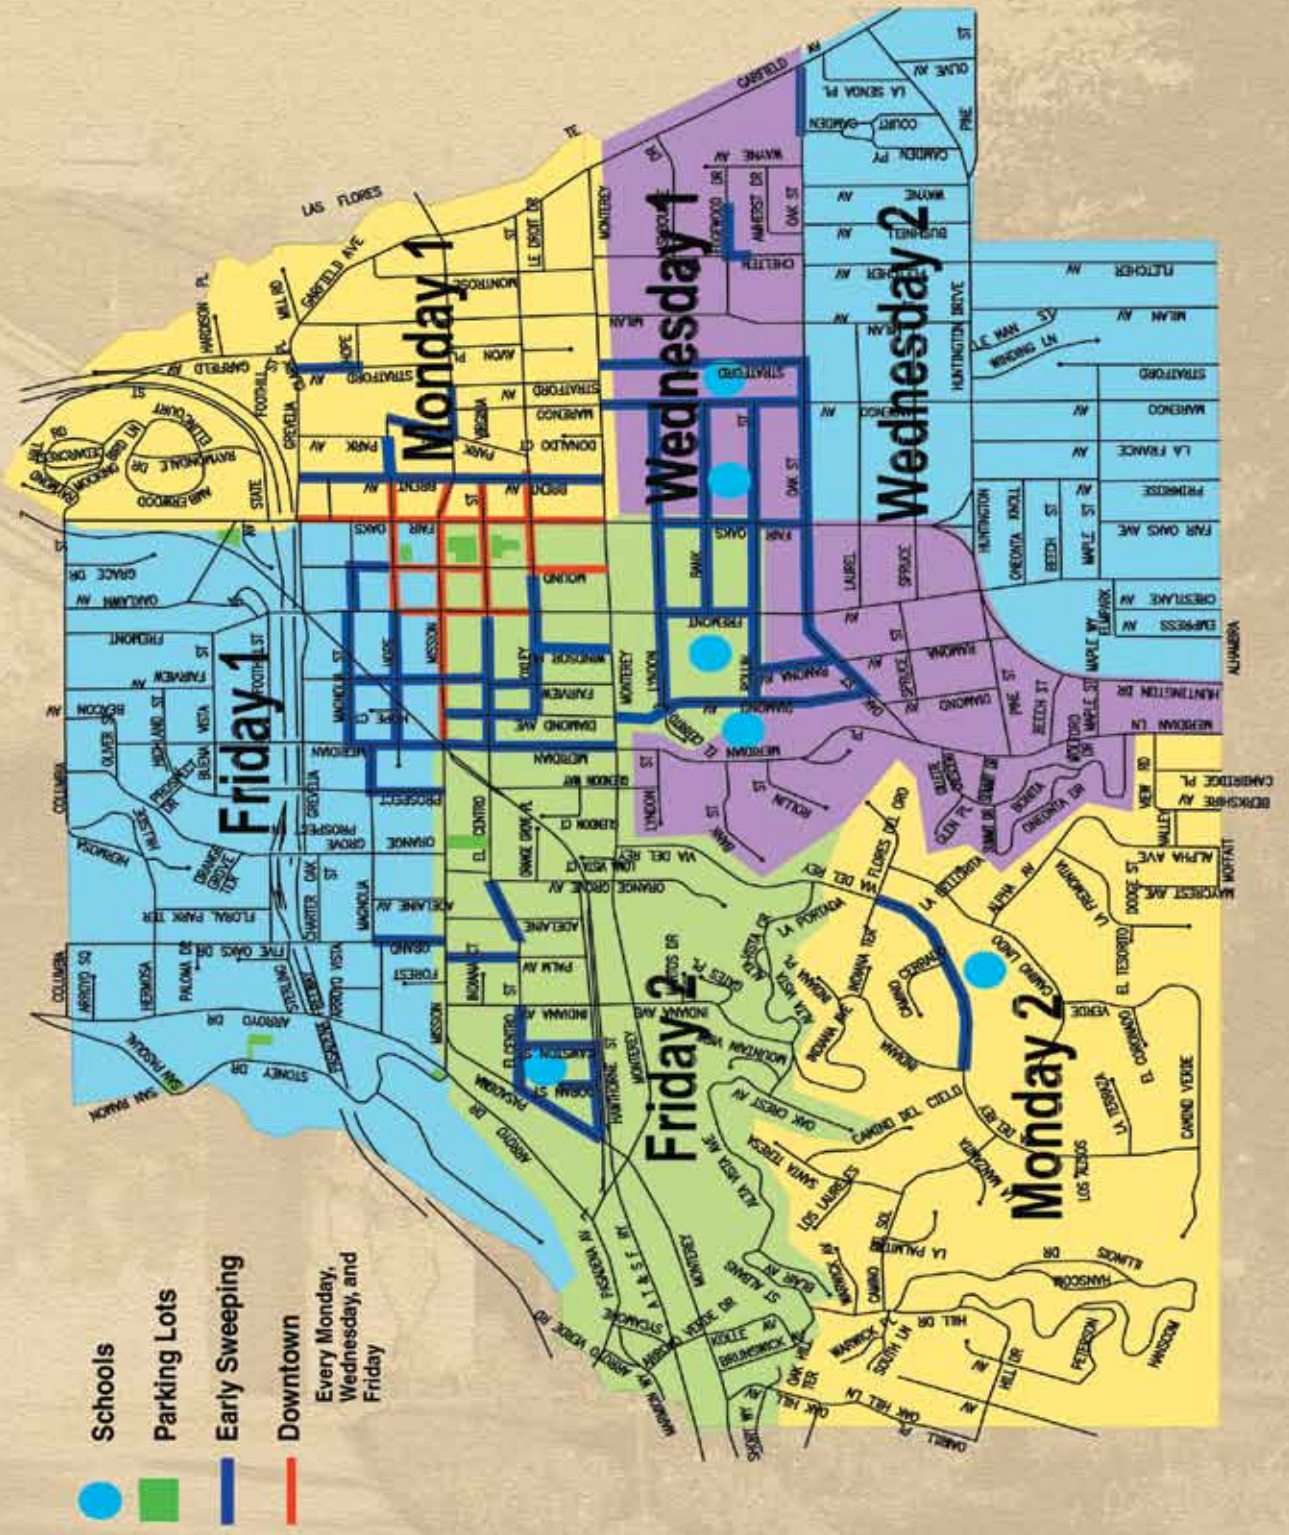

South Pasadena streets are swept by Athens Services every other week according to the schedule on the inside of this brochure.

- ❖ Street sweeping operations take place between the hours of 8:00 a.m. and 4:00 p.m. Monday through Friday.
- ❖ Please move vehicle(s) off the street on your sweeping day so the operator can access the curb.
- ❖ The sweeper operates best when leaves are spread out, the sweeper cannot pick up piles of leaves or debris.

Postal Customer
South Pasadena, CA 91030

IMPORTANT INFORMATION - Open Immediately!

SOUTH PASADENA STREET SWEEPING PROGRAM INFORMATION 2011-2012

Courtesy of the
City of South Pasadena

and

Athens Services

*Thank you for helping make
South Pasadena
a community that cares!*

STREET SWEEPING SCHEDULE 2011-2012

MON. #1	WED. #1	FRI. #1	MON. #2	WED. #2	FRI. #2
10/3	10/5	10/7	10/10	10/12	10/14
10/17	10/19	10/21	10/24	10/26	10/28
10/31	11/2	11/4	11/7	11/9	11/11
11/14	11/16	11/18	11/21	11/23	11/25
11/28	11/30	12/2	12/5	12/7	12/9
12/12	12/14	12/16	12/19	12/21	12/23
12/26	12/28	12/30	1/2	1/4	1/6
1/9	1/11	1/13	1/16	1/18	1/20
1/23	1/25	1/27	1/30	2/1	2/3
2/6	2/8	2/10	2/13	2/15	2/17
2/20	2/22	2/24	2/27	2/29	3/2
3/5	3/7	3/9	3/12	3/14	3/16
3/19	3/21	3/23	3/26	3/28	3/30
4/2	4/4	4/6	4/9	4/11	4/13
4/16	4/18	4/20	4/23	4/25	4/27
4/30	5/2	5/4	5/7	5/9	5/11
5/14	5/16	5/18	5/21	5/23	5/25
5/29*	5/30	6/1	6/4	6/6	6/8
6/11	6/13	6/15	6/18	6/20	6/22
6/25	6/27	6/29	7/2	7/5*	7/6
7/9	7/11	7/13	7/16	7/18	7/20
7/23	7/25	7/27	7/30	8/1	8/3
8/6	8/8	8/10	8/13	8/15	8/17
8/20	8/22	8/24	8/27	8/29	8/31
9/4*	9/5	9/7	9/10	9/12	9/14
9/17	9/19	9/21	9/24	9/26	9/28
10/1	10/3	10/5	10/8	10/10	10/12

*When sweeping occurs on a holiday, the street will be swept as noted.