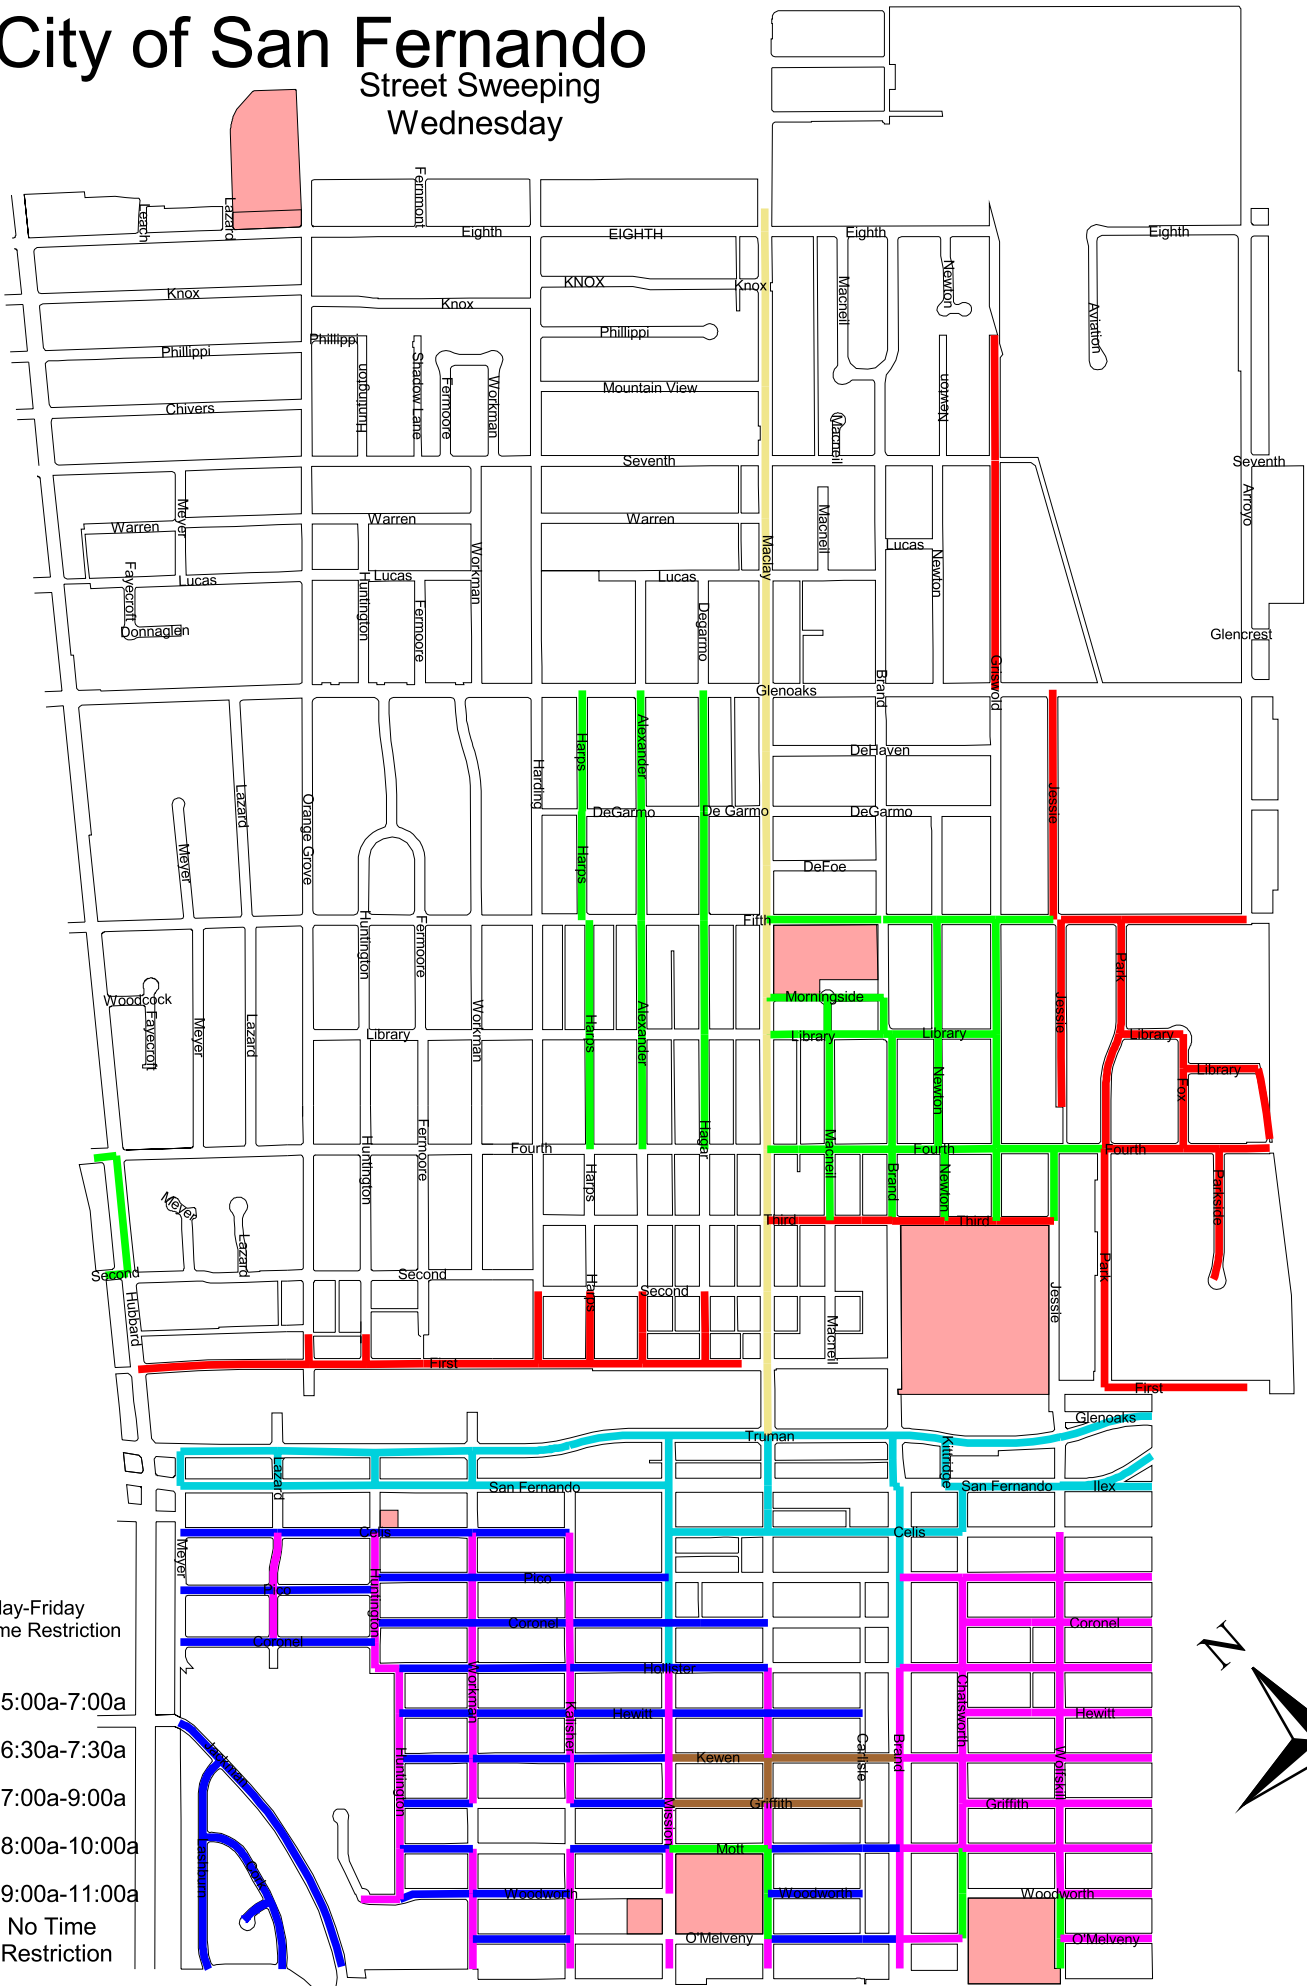

City of San Fernando

Street Sweeping Wednesday

- Monday-Friday
No time Restriction
- 5:00a-7:00a
- 6:30a-7:30a
- 7:00a-9:00a
- 8:00a-10:00a
- 9:00a-11:00a
- No Time Restriction