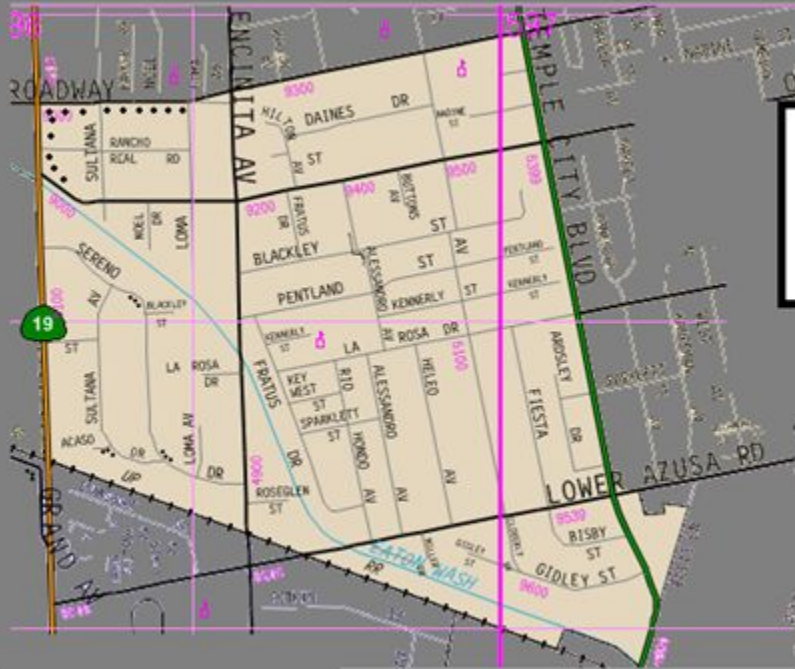

A-WEEK
B-WEEK

**TEMPLE CITY
TUESDAY
WEEK B
SWEEPER
SCHEDULE**

**TEMPLE CITY
TUESDAY
WEEK A
SWEEPER
SCHEDULE**

**TEMPLE CITY
THURSDAY
WEEK B
SWEEPER
SCHEDULE**

A map of Temple City, California, showing a grid of streets. Major streets include Temple City Blvd, Las Tunas Dr, Live Oak Av, Broadway, and Olive St. A central area is highlighted in green, bounded by Woodruff St, Temple City Blvd, and Las Tunas Dr. A pink vertical line runs through the center of the map. A white box with a black border in the upper right corner contains the title. The map also shows various smaller streets like Wenden Av, Flukerty St, Garibaldi St, West Agnes Av, Woodruff St, Carlotta Av, Workman Av, Wedgewood St, Bodie St, Duffey St, Daines Dr, Nadine St, and Olive St. The map is oriented with North roughly at the top.

**TEMPLE CITY
THURSDAY
WEEK A
SWEEPER
SCHEDULE**

**TEMPLE CITY
MONDAY
WEEK B
SWEEPER
SCHEDULE**

**TEMPLE CITY
MONDAY
WEEK A
SWEEPER
SCHEDULE**

**TEMPLE CITY
FRIDAY
WEEK B
SWEEPER
SCHEDULE**

AS TUNAS DR

470
LIVE OAK AV
WILLMONTE
BROADWAY
DUFFY ST
BOGUE
CAMBURY AV
SARA LN
MAR
DAINES DR
NADINE ST
CANT ST