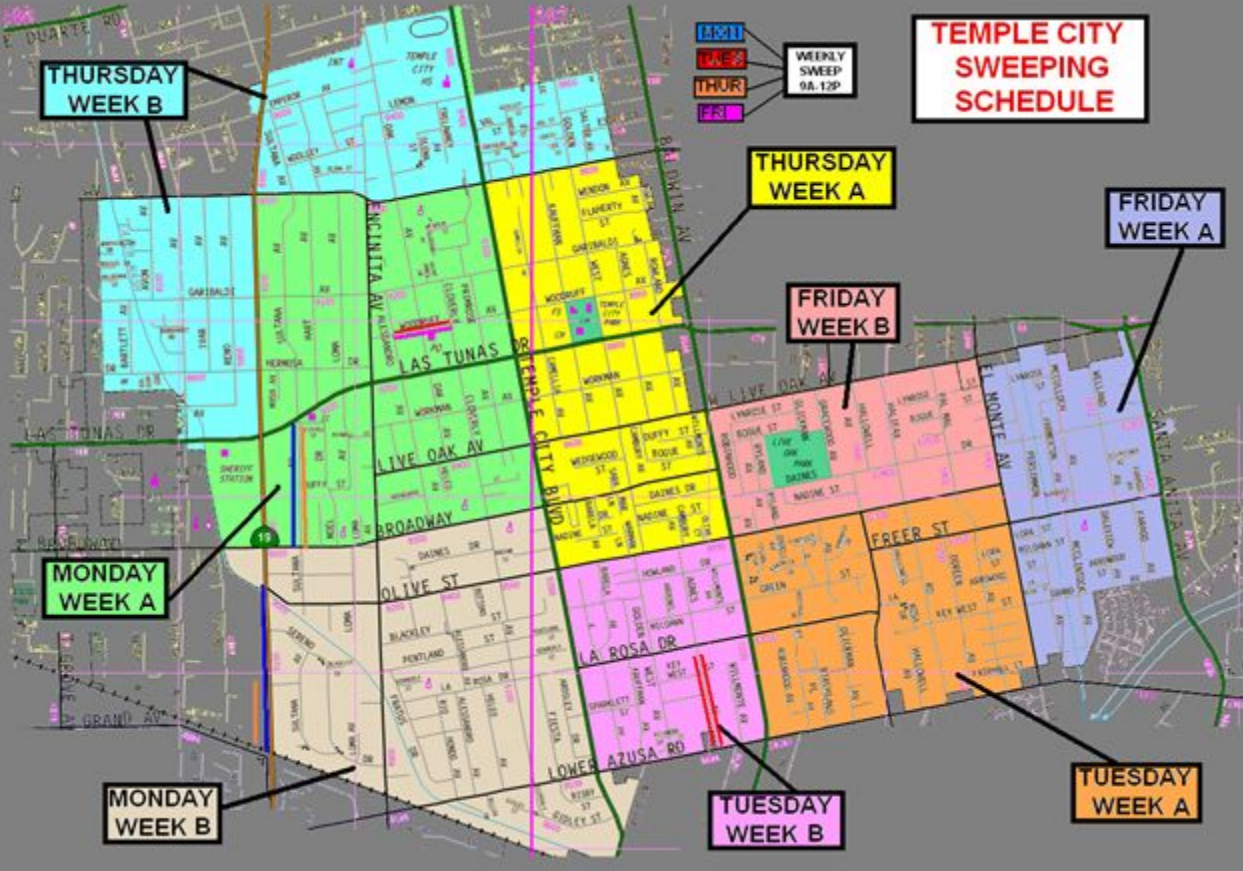

A-WEEK
B-WEEK

**TEMPLE CITY
TUESDAY
WEEK B
SWEEPER
SCHEDULE**

**TEMPLE CITY
TUESDAY
WEEK A
SWEEPER
SCHEDULE**

**TEMPLE CITY
THURSDAY
WEEK B
SWEEPER
SCHEDULE**

A map of Temple City, California, showing a grid of streets. Major streets include Temple City Blvd, Las Tunas Dr, Live Oak Av, Broadway, and Olive St. A central area is highlighted in green, bounded by Woodruff St, Temple City Blvd, and Las Tunas Dr. A pink vertical line runs through the center of the map. A white box with a black border in the upper right corner contains the title. The map also shows various smaller streets like Wenden Av, Flukerty St, Garibaldi St, West Agnes Av, Woodruff St, Carlotta Av, Workman Av, Wedgewood St, Bodie St, Duffey St, Daines Dr, Nadine St, and Olive St. The map is oriented with North roughly at the top.

5400

10800

TEMPLE CITY SWEEPING SCHEDULE

- MON
 - TUE
 - THUR
 - FRI
- WEEKLY SWEEP 9A-12P

THURSDAY WEEK B

THURSDAY WEEK A

FRIDAY WEEK A

FRIDAY WEEK B

MONDAY WEEK A

MONDAY WEEK B

TUESDAY WEEK B

TUESDAY WEEK A

TEMPLE CITY SWEEPING SCHEDULE

- THUR
 - WED
 - THUR
 - FRI
- WEEKLY SWEEP 9A-12P

THURSDAY
WEEK B

THURSDAY
WEEK A