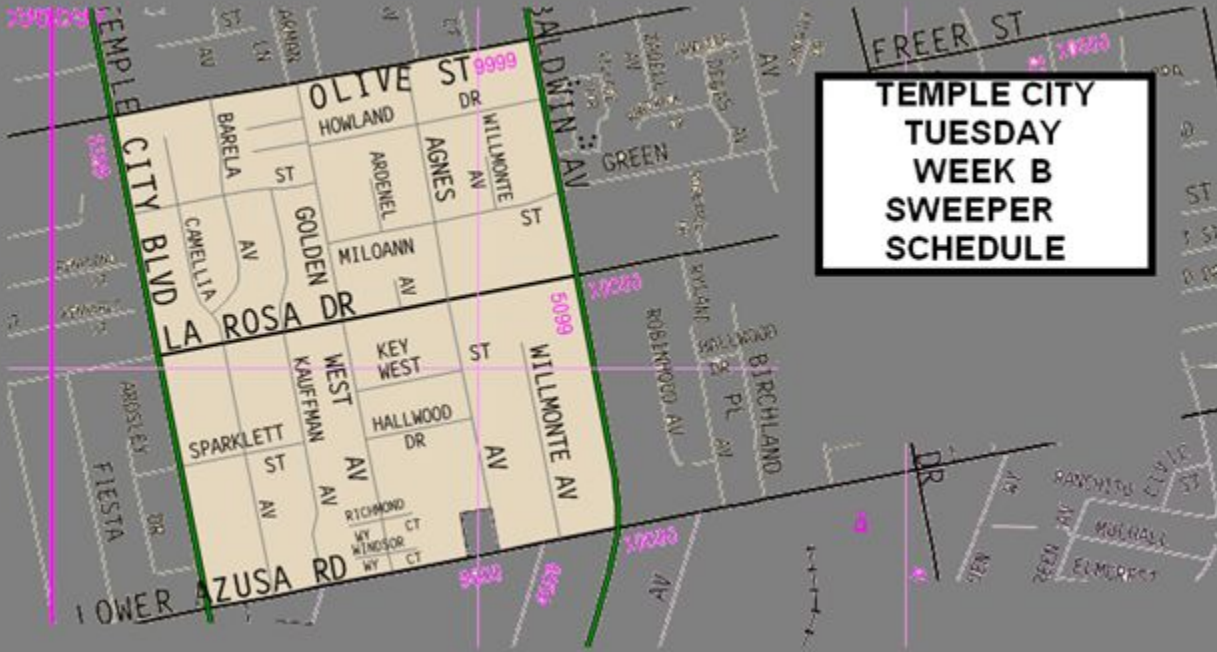

SEPTEMBER						
S	M	T	W	T	F	S
				1	2	3
4	5	6	7	8	9	10
11	12	13	14	15	16	17
18	19	20	21	22	23	24
25	26	27	28	29	30	

OCTOBER						
S	M	T	W	T	F	S
						1
2	3	4	5	6	7	8
9	10	11	12	13	14	15
16	17	18	19	20	21	22
23	24	25	26	27	28	29
30	31					

A-WEEK
B-WEEK

**TEMPLE CITY
TUESDAY
WEEK B
SWEEPER
SCHEDULE**

**TEMPLE CITY
TUESDAY
WEEK A
SWEEPER
SCHEDULE**

**TEMPLE CITY
THURSDAY
WEEK B
SWEEPER
SCHEDULE**

A map of Temple City, California, showing a grid of streets. Major streets include Temple City Blvd, Las Tunas Dr, Live Oak Av, Broadway, and Olive St. A central area is highlighted in green, bounded by Woodruff St, Temple City Blvd, and Las Tunas Dr. A pink vertical line runs through the center of the map. A white box with a black border in the upper right corner contains the title. The map also shows various smaller streets like Wenden Av, Flukerty St, Garibaldi St, West Agnes Av, Woodruff St, Carlotta Av, Workman Av, Wedgewood St, Bodie St, Duffey St, Daines Dr, Nadine St, and Olive St. The map is oriented with North roughly at the top.