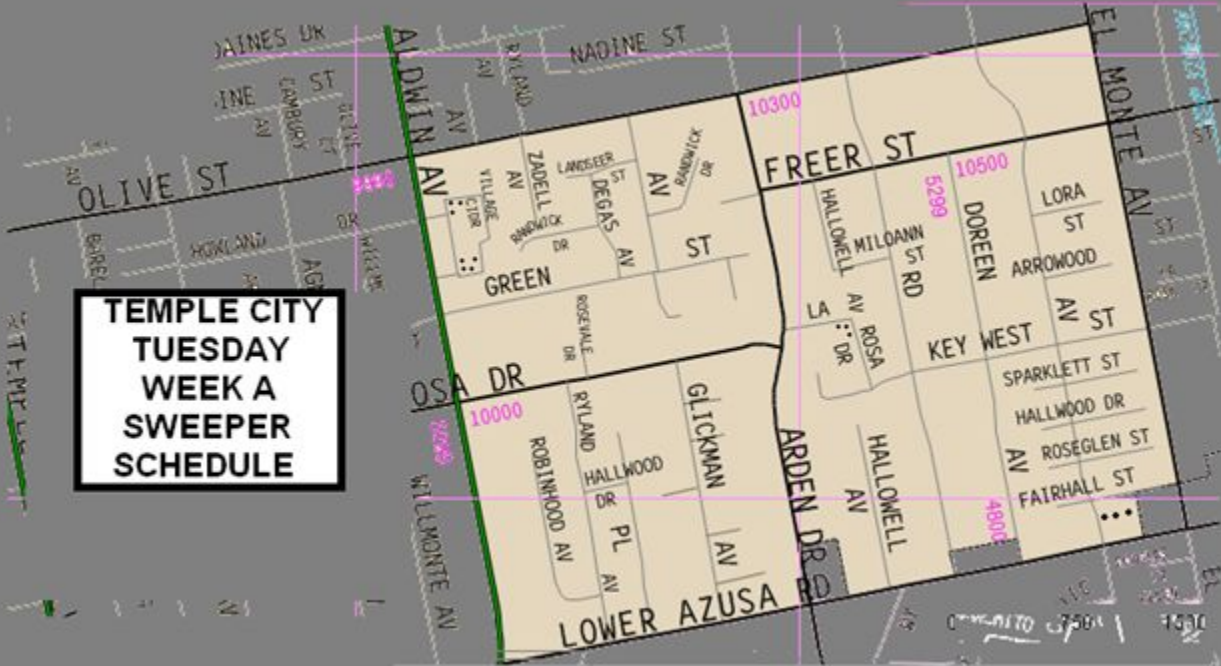

NOVEMBER						
S	M	T	W	T	F	S
		1	2	3	4	5
6	7	8	9	10	11	12
13	14	15	16	17	18	19
20	21	22	23	24	25	26
27	28	29	30			

DECEMBER						
S	M	T	W	T	F	S
				1	2	3
4	5	6	7	8	9	10
11	12	13	14	15	16	17
18	19	20	21	22	23	24
25	26	27	28	29	30	31

A-WEEK
B-WEEK

**TEMPLE CITY
TUESDAY
WEEK B
SWEEPER
SCHEDULE**

**TEMPLE CITY
TUESDAY
WEEK A
SWEEPER
SCHEDULE**

**TEMPLE CITY
THURSDAY
WEEK B
SWEEPER
SCHEDULE**

A map of Temple City, California, showing a grid of streets. Major streets include Temple City Blvd, Las Tunas Dr, Live Oak Av, Broadway, and Olive St. A central area is highlighted in green, bounded by Woodruff St, Temple City Blvd, and Las Tunas Dr. A pink vertical line runs through the center of the map. A white box with a black border in the upper right corner contains the title. The map also shows various smaller streets like Wenden Av, Flukerty St, Garibaldi St, West Agnes Av, Woodruff St, Carlotta Av, Workman Av, Wedgewood St, Bodie St, Duffey St, Daines Dr, Nadine St, and Olive St. The map is oriented with North roughly at the top.